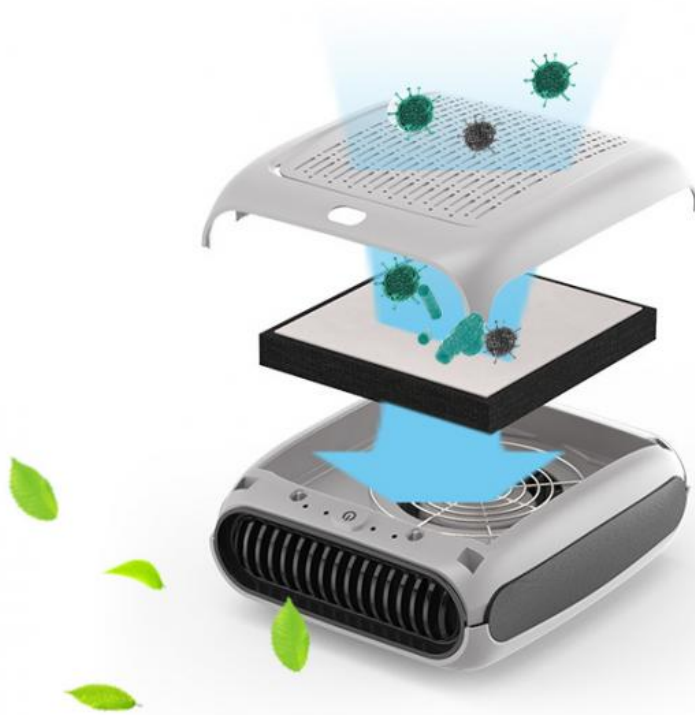

True HEPA H13 filter

Clean your personal air from
99.97% of dust, pollen, pet dander, smoke, and odors.

envitek
爱唯科

Envitek(China)Ltd.

+86 556 888 7896

sales@envi-tek.com

envi-tek.com

South Wei 2 Road (East Jing 1 Road) 3.9SKM Industrial Park,Development Zone, Anqing, Ahui, China